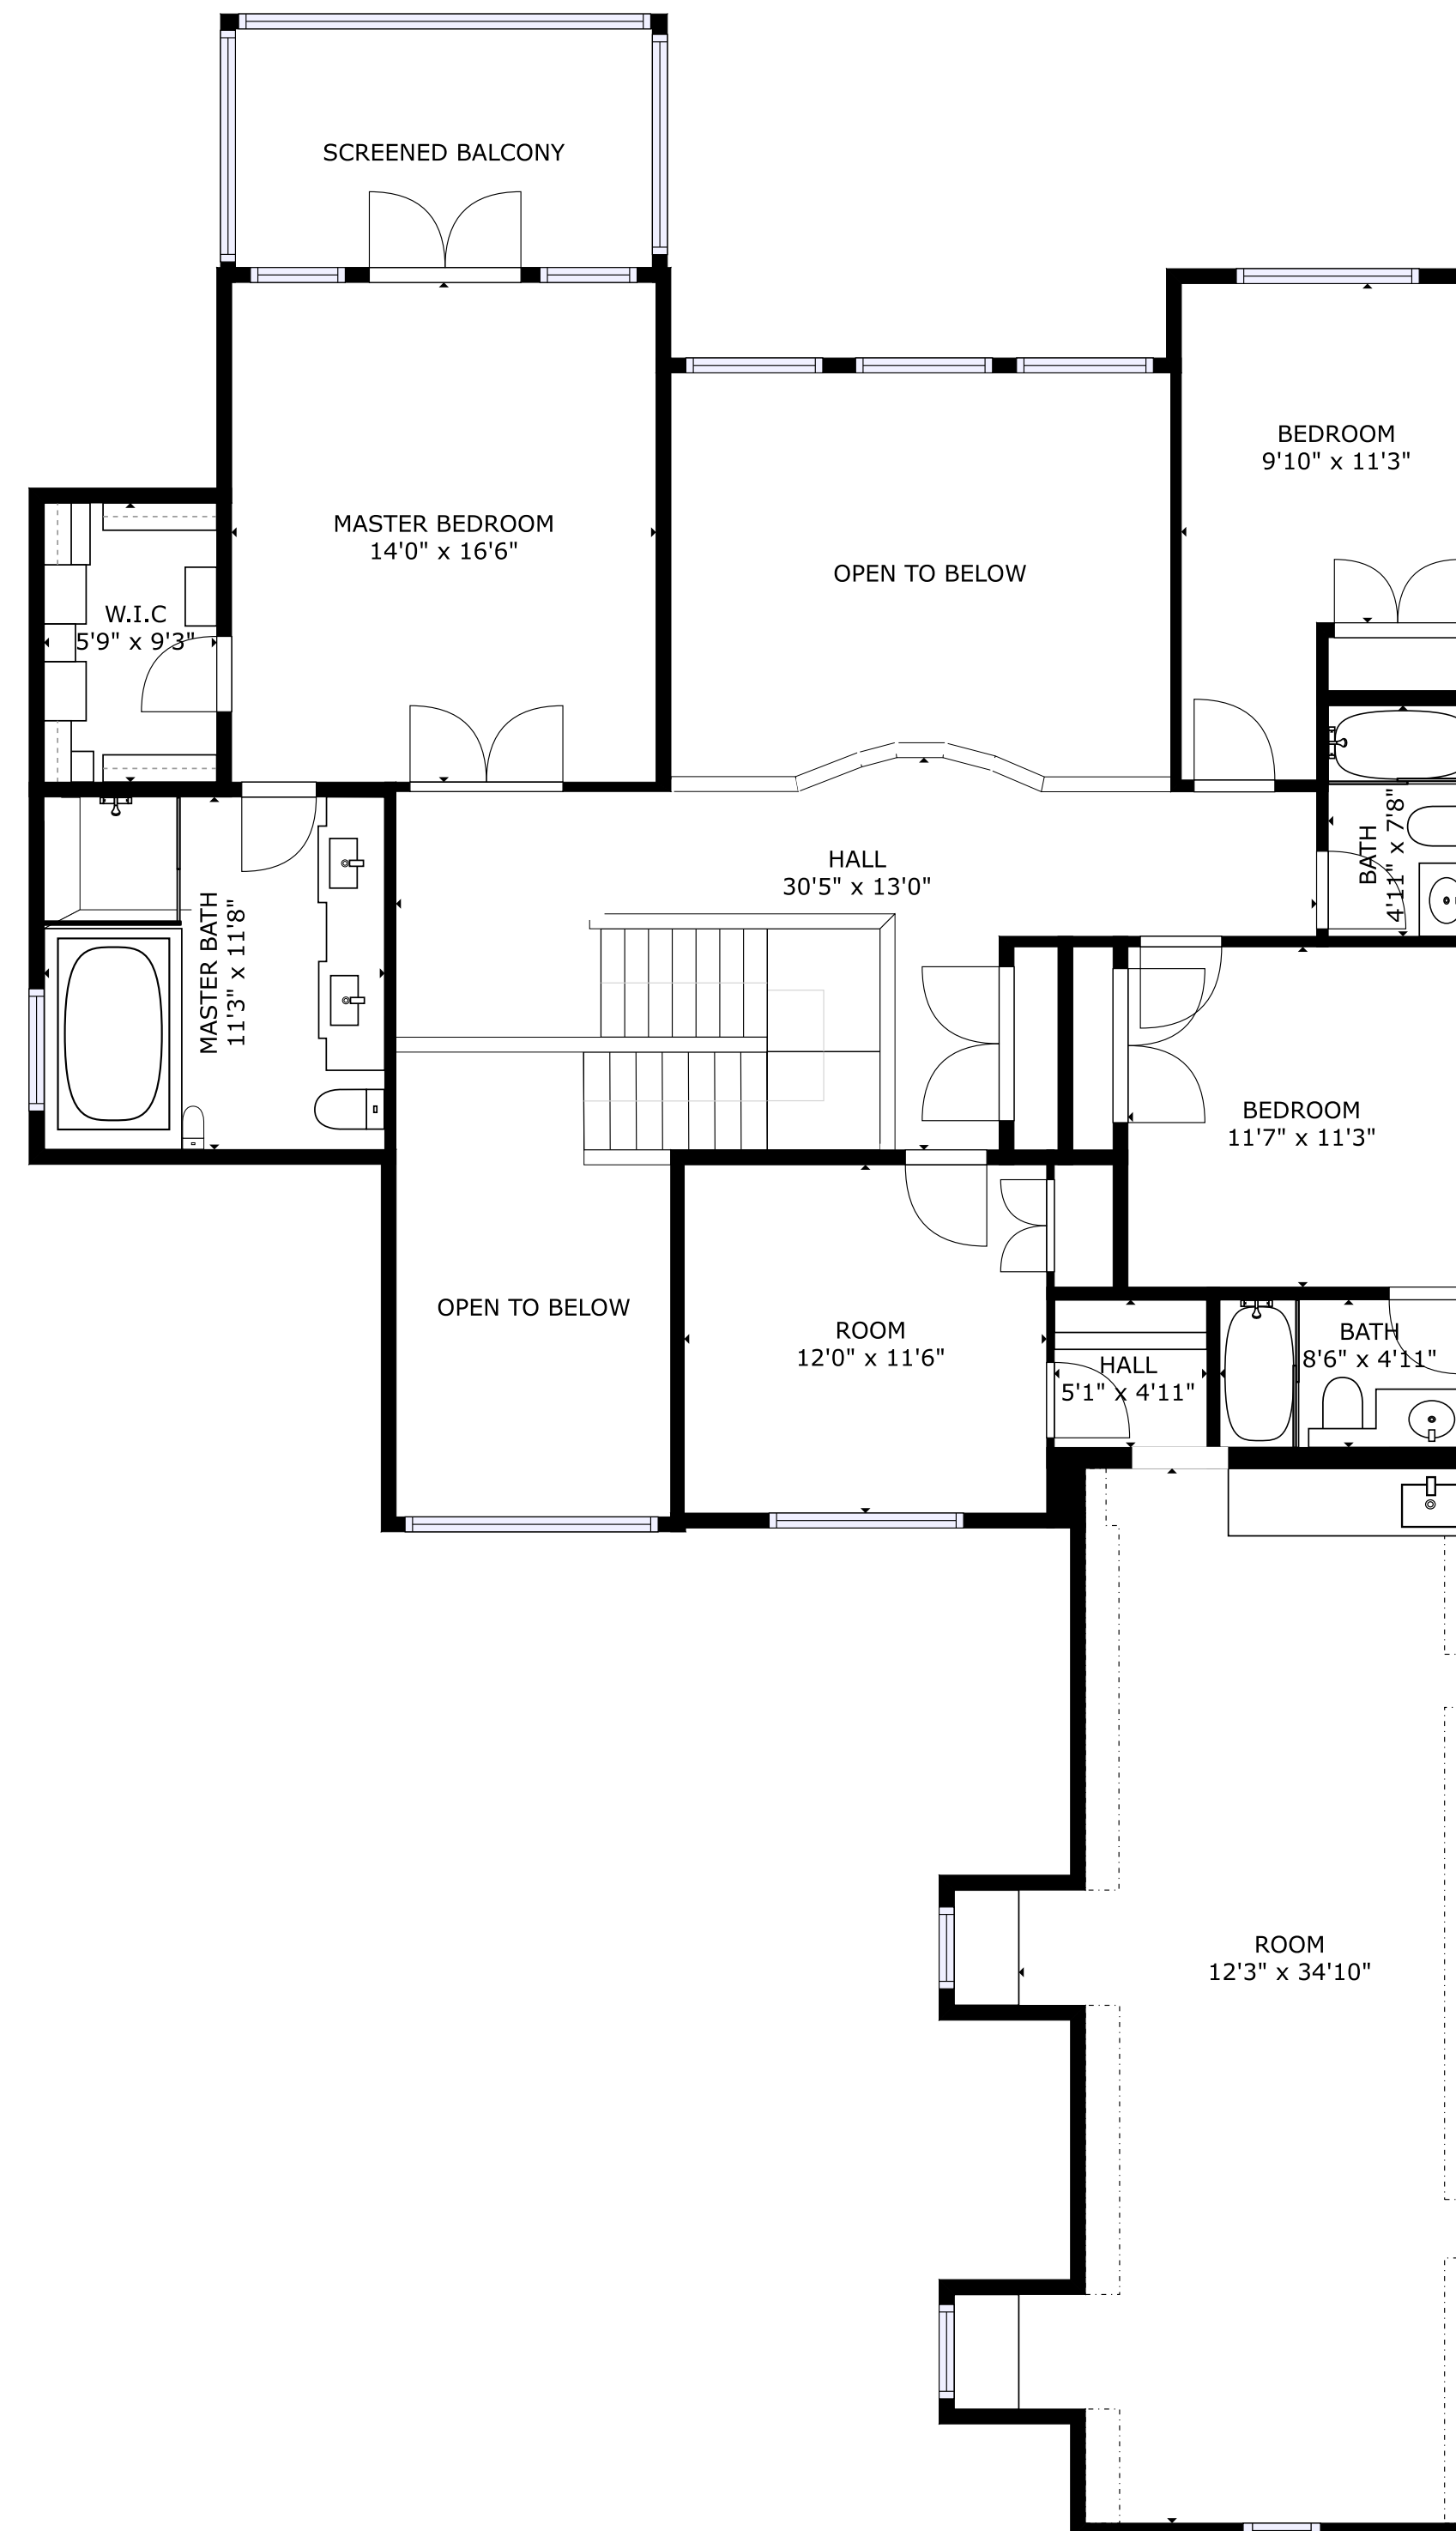

## GROSS INTERNAL AREA

MAIN FLOOR : 2,467 sq ft

UPPER FLOOR : 1,637 sq ft

GARAGE: 520 sq ft

**TOTAL: 4,104 sq ft**

SIZES AND DIMENSIONS ARE APPROXIMATE,  
ACTUAL MAY VARY.  
Measured on: March 17, 2019

MAIN FLOOR

UPPER FLOOR