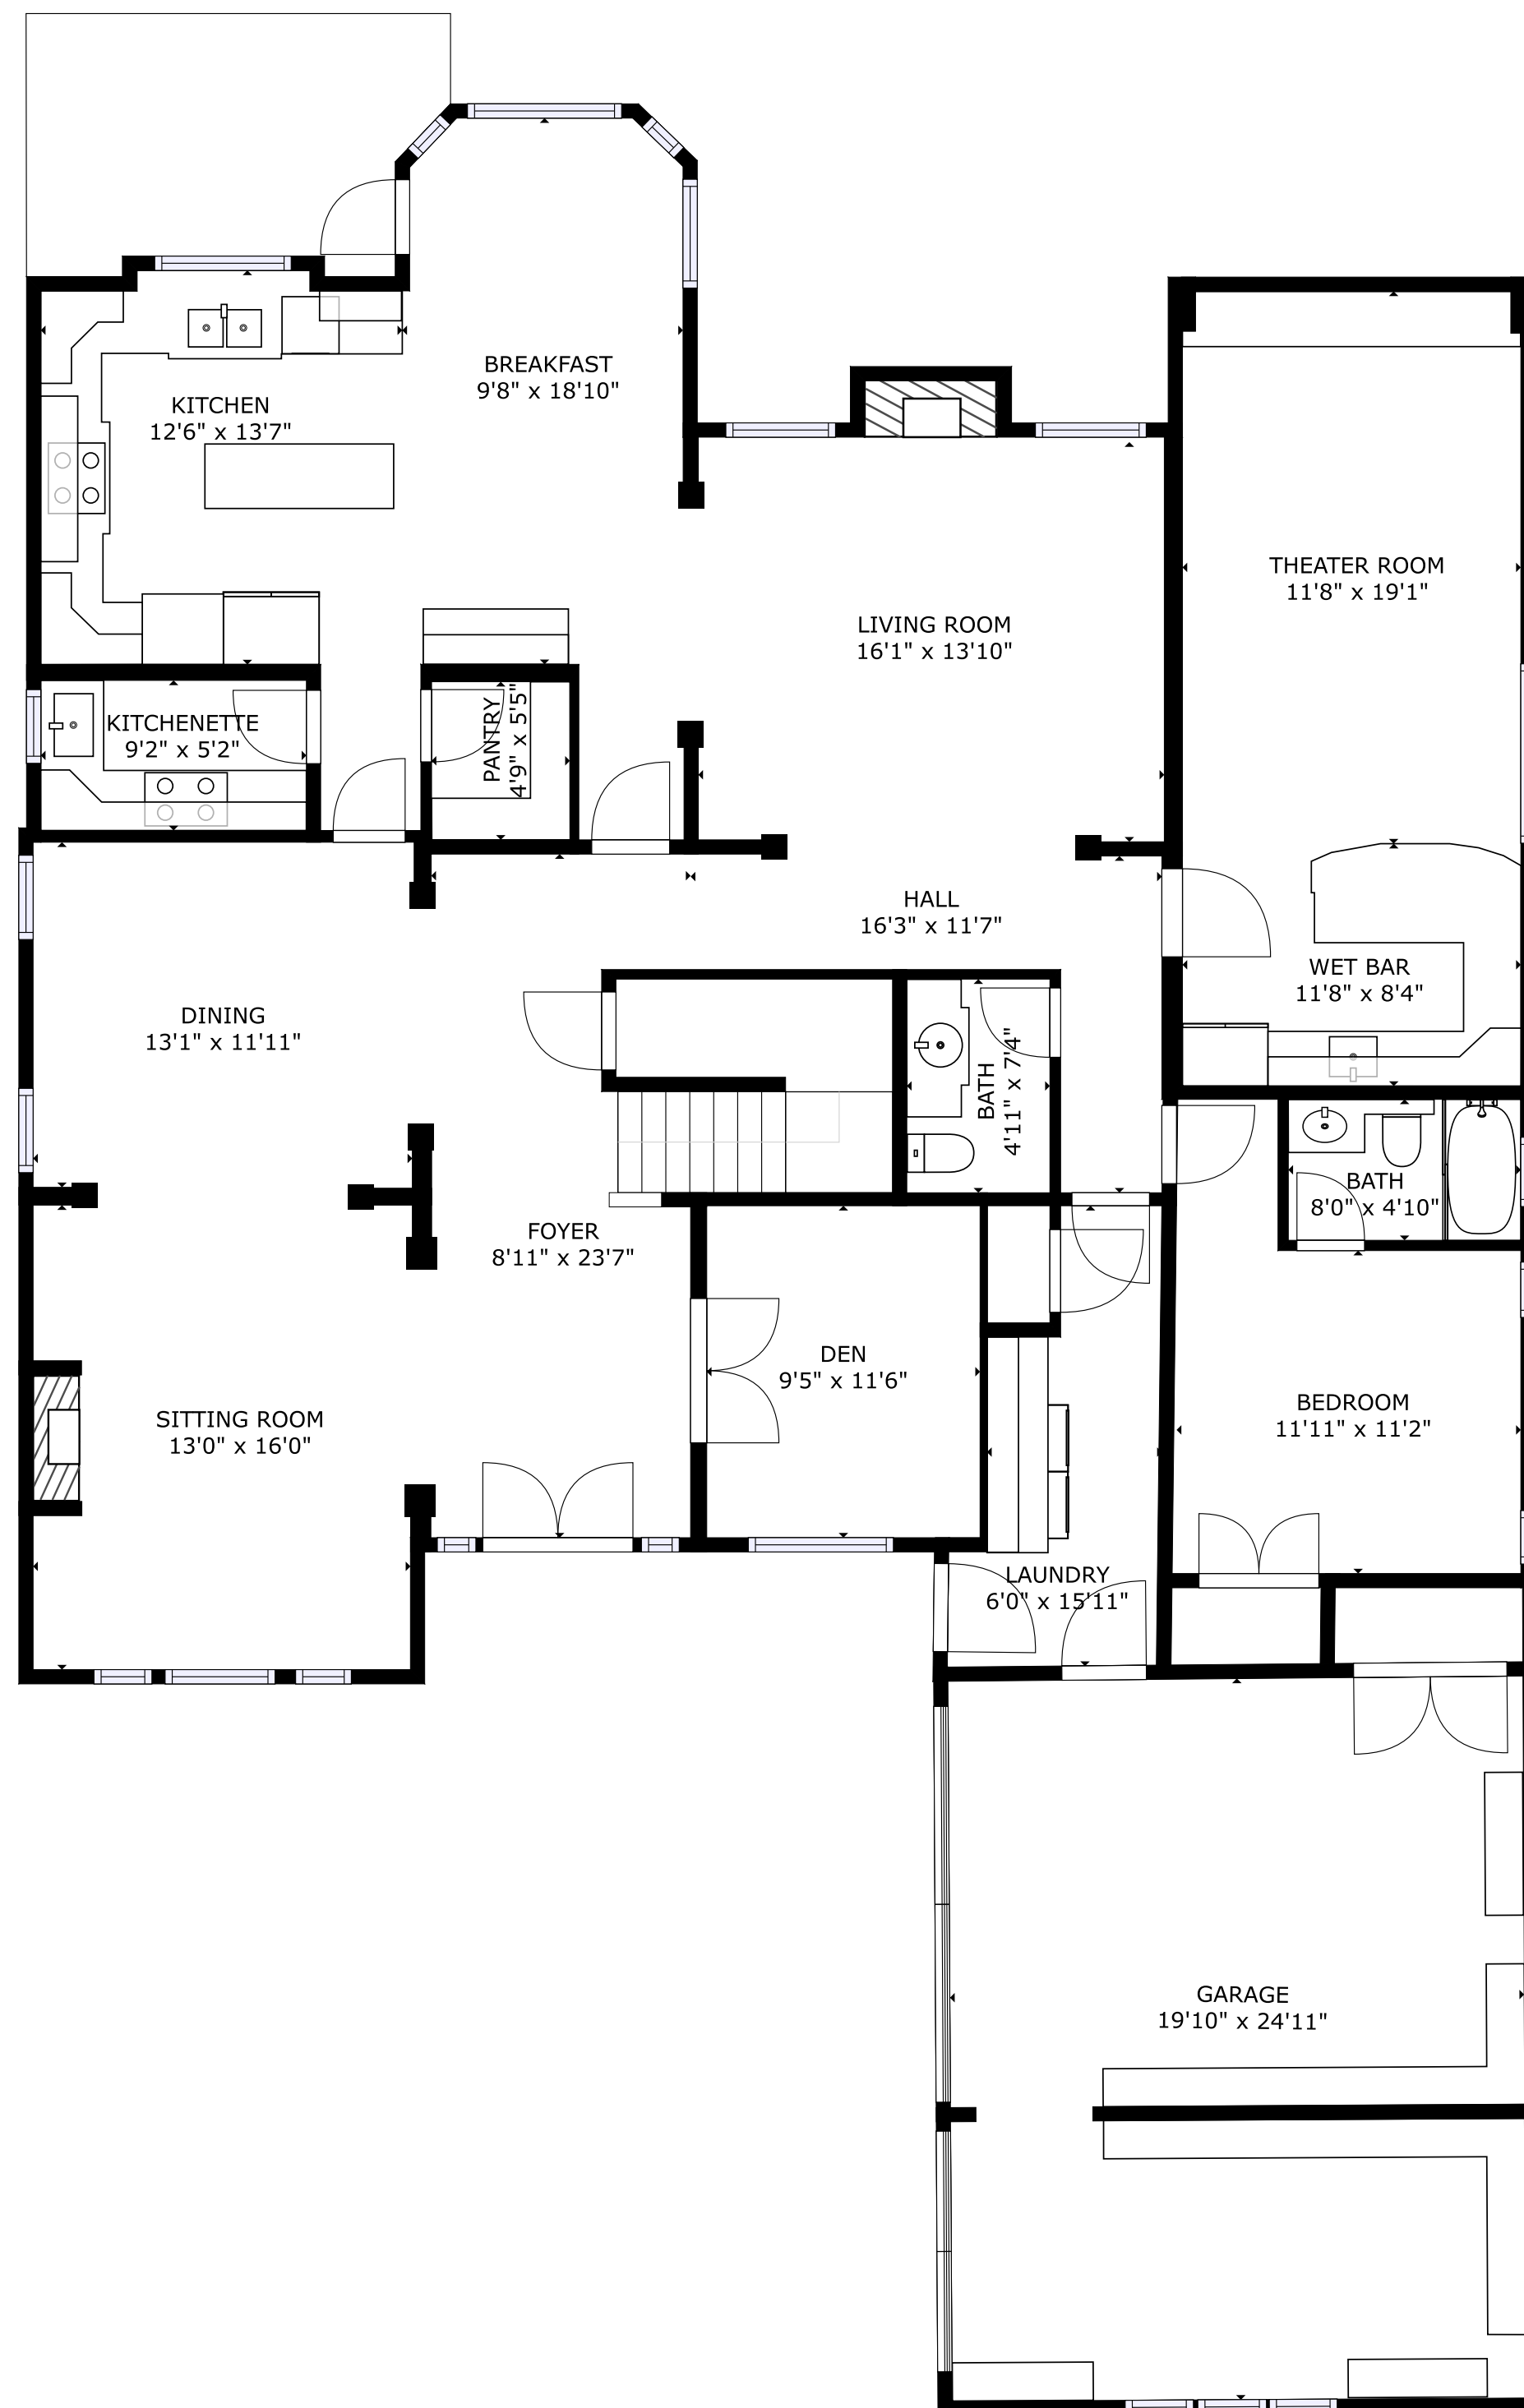

## GROSS INTERNAL AREA

MAIN FLOOR : 2,467 sq ft

UPPER FLOOR : 1,637 sq ft

GARAGE: 520 sq ft

**TOTAL: 4,104 sq ft**

SIZES AND DIMENSIONS ARE APPROXIMATE,  
ACTUAL MAY VARY.  
Measured on: March 17, 2019

MAIN FLOOR

UPPER FLOOR