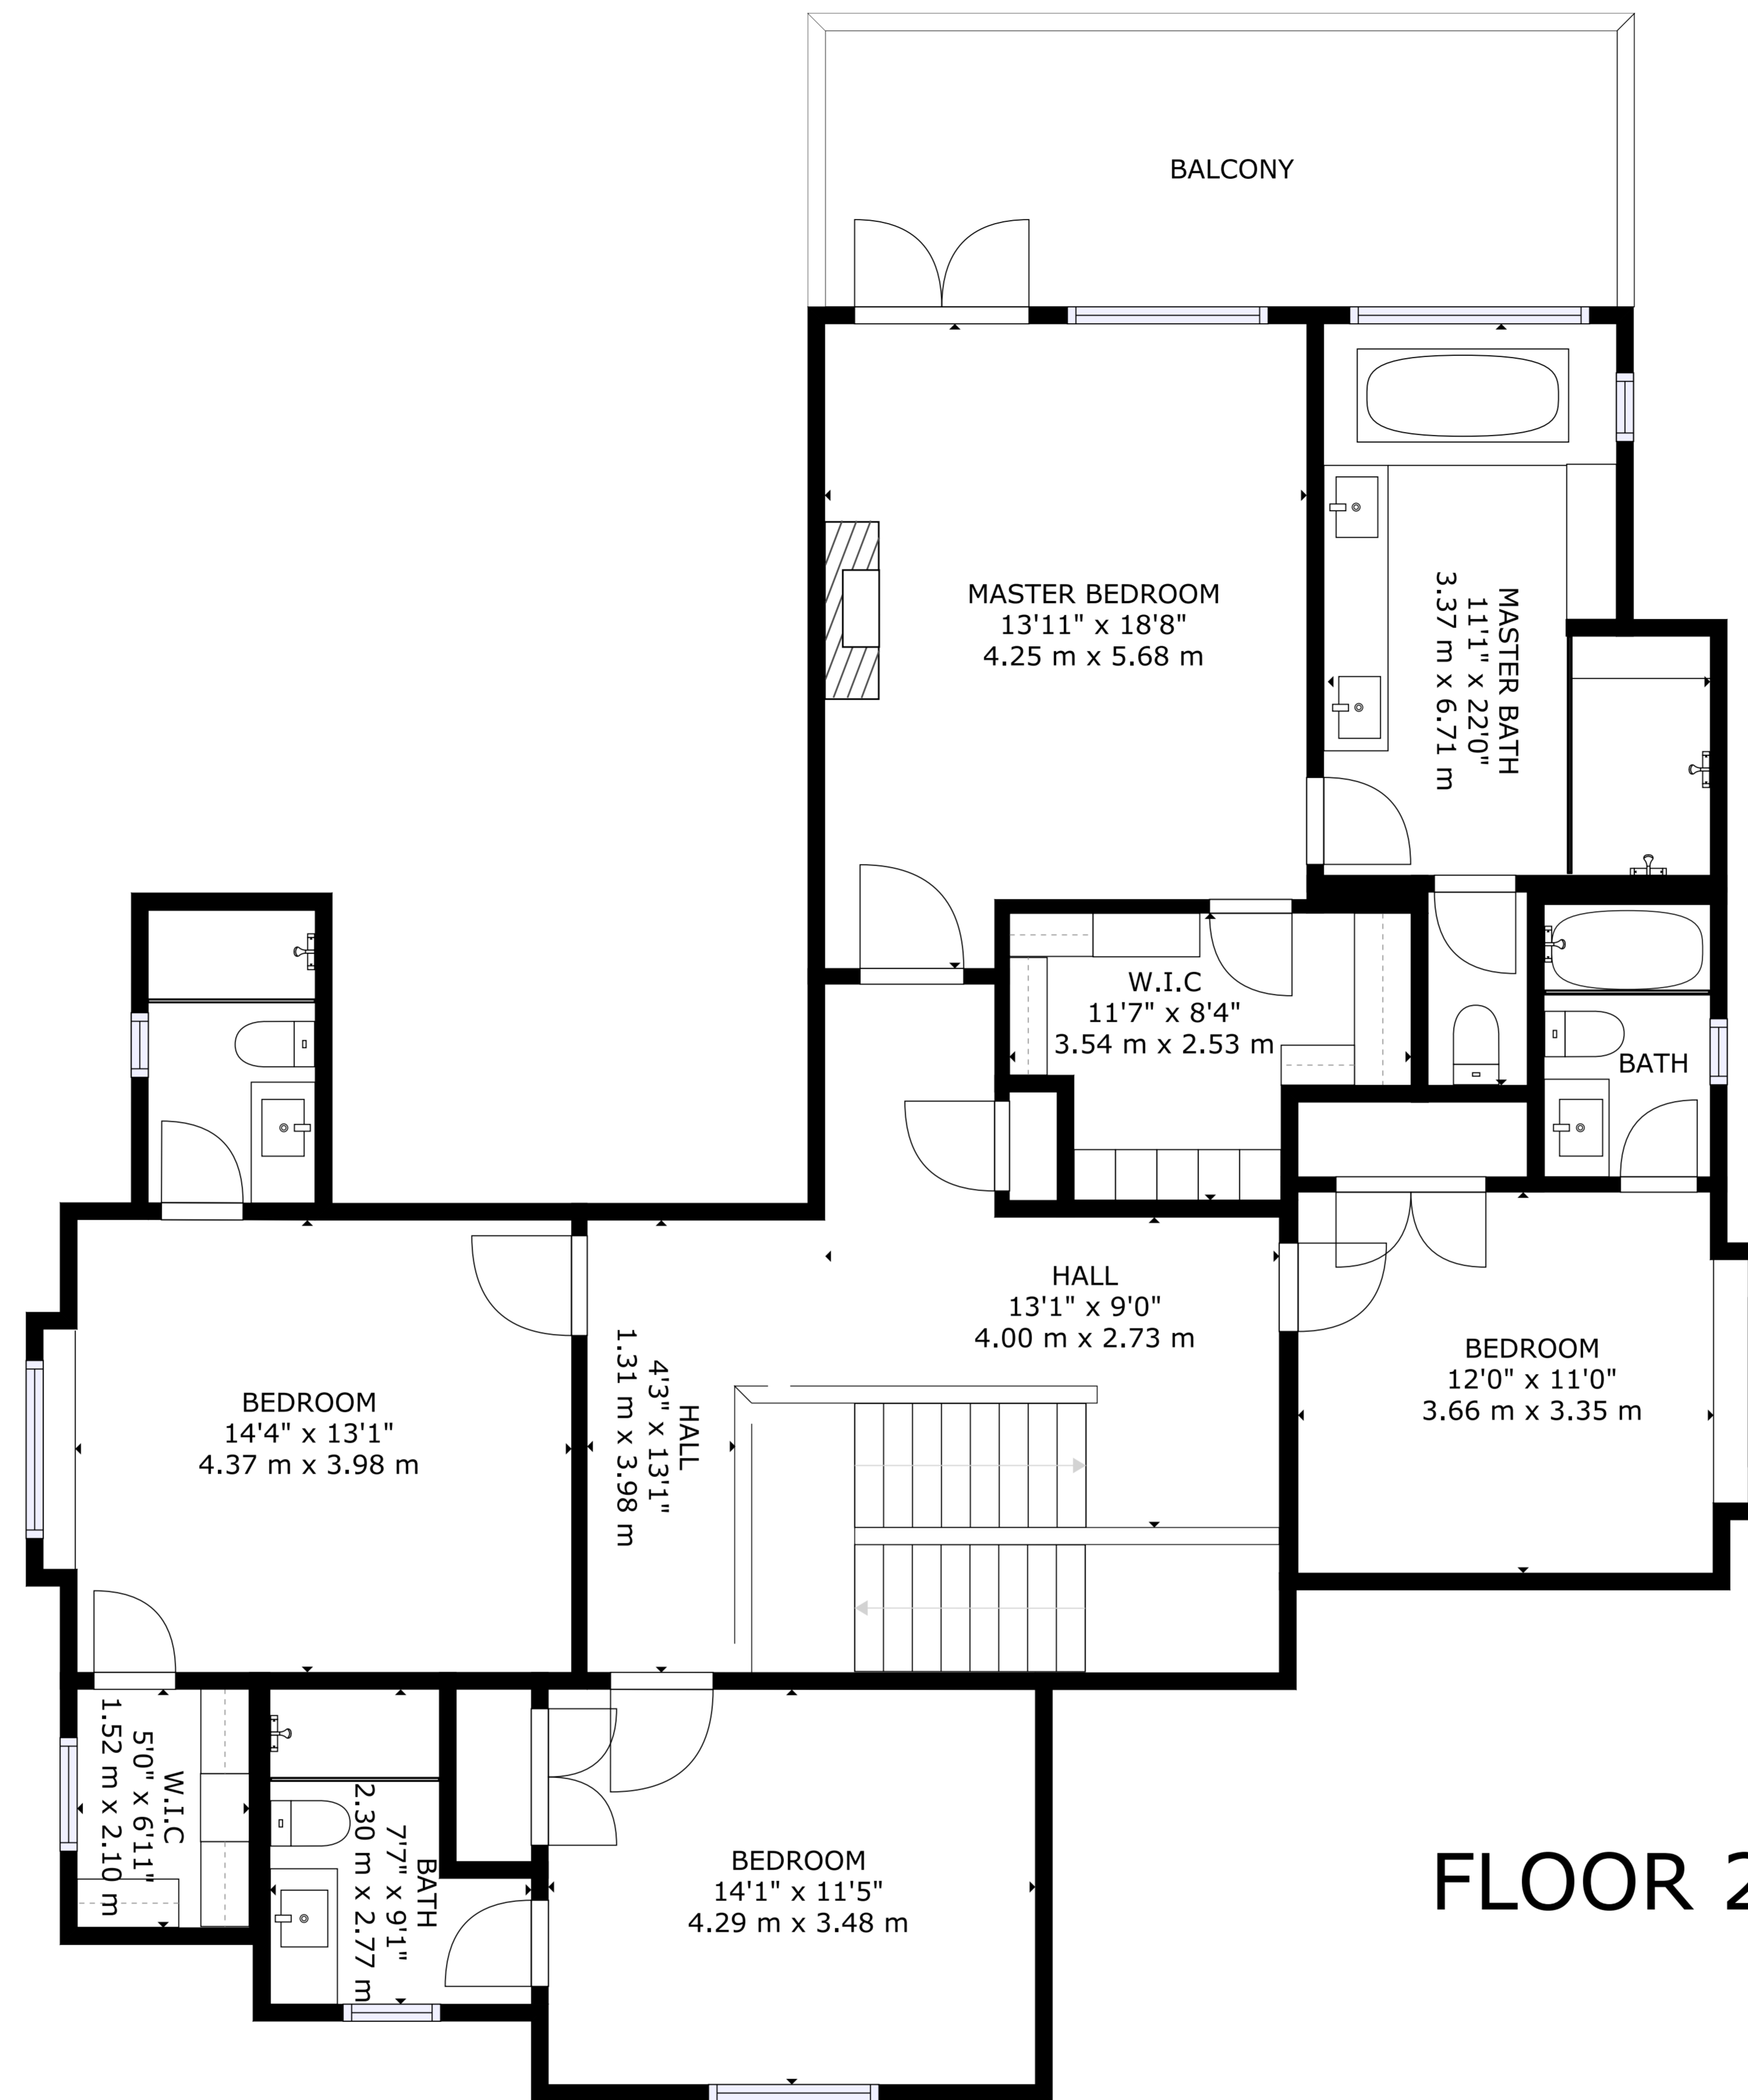

4611 Pendlebury Road.  
Richmond, BC

**GROSS INTERNAL AREA**

FLOOR 1: 2314 sq ft, 215 m<sup>2</sup>  
FLOOR 2: 1543 sq ft, 143 m<sup>2</sup>  
GARAGE : 575 sq ft, 53.4 m<sup>2</sup>  
TOTAL: 4432 sq ft, 412 m<sup>2</sup>

SIZES AND DIMENSIONS ARE APPROXIMATE,  
ACTUAL MAY VARY.  
Measured on: Sept. 6, 2018

**PIN ARCHI**  
604-828-1336  
www.pinarchi.com

FLOOR 2

**ANGELA H 小霍**

Your Luxury Home Sold Specialist RE/MAX 2016 鑽石大獎 · 名人堂