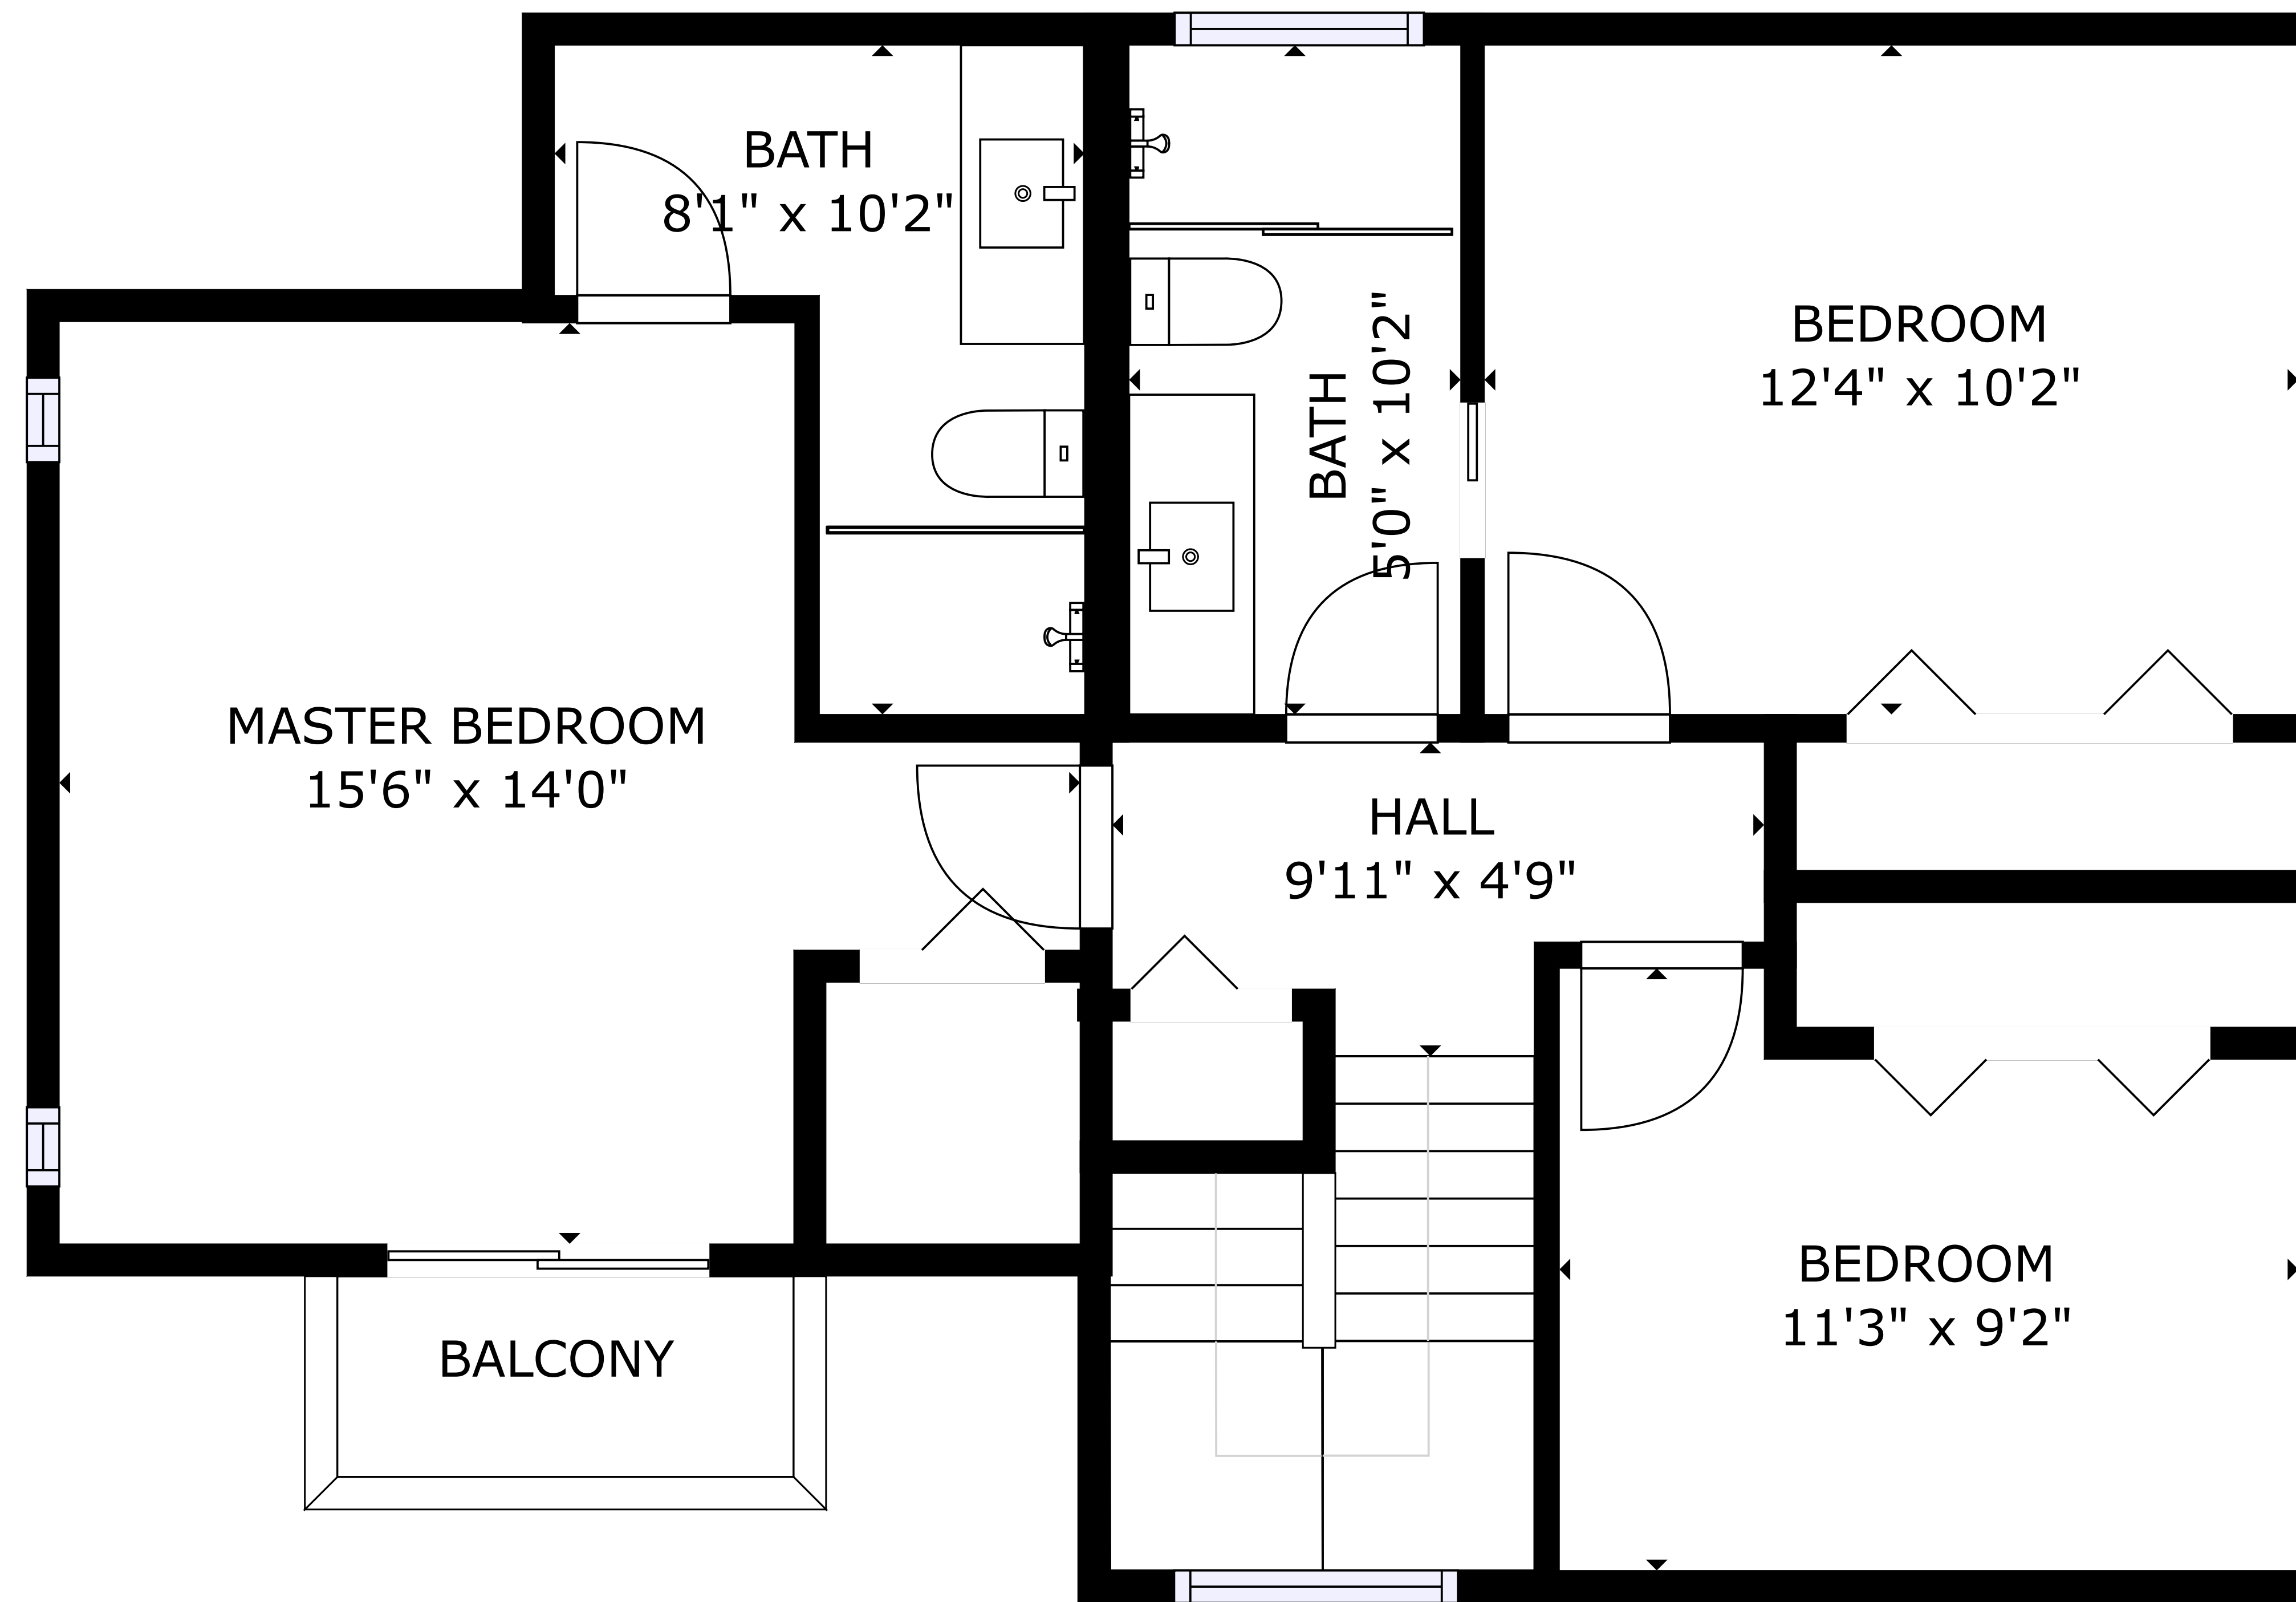

36-6245 Sheridan road,
Richmond

GROSS INTERNAL AREA

FLOOR 1: 1085 sq ft

FLOOR 2: 715 sq ft

TOTAL: 1800 sq ft

SIZES AND DIMENSIONS ARE APPROXIMATE,
ACTUAL MAY VARY.
Measured on: Jan. 9, 2019

PIN ARCHI
604-828-1336
www.pinarchi.com

FLOOR 1

Robin Fu ^{PREC*} 傅志华
778.688.0806

TOPTIER
鼎盛地产

Sutton
WestCoast Realty™

36-6245 Sheridan road,
Richmond

GROSS INTERNAL AREA

FLOOR 1: 1085 sq ft

FLOOR 2: 715 sq ft

TOTAL: 1800 sq ft

SIZES AND DIMENSIONS ARE APPROXIMATE,
ACTUAL MAY VARY.
Measured on: Jan. 9, 2019

PIN ARCHI
604-828-1336
www.pinarchi.com

FLOOR 2

Robin Fu ^{PREC*} 傅志华
778.688.0806

TOPTIER
鼎盛地产

Sutton
WestCoast Realty™