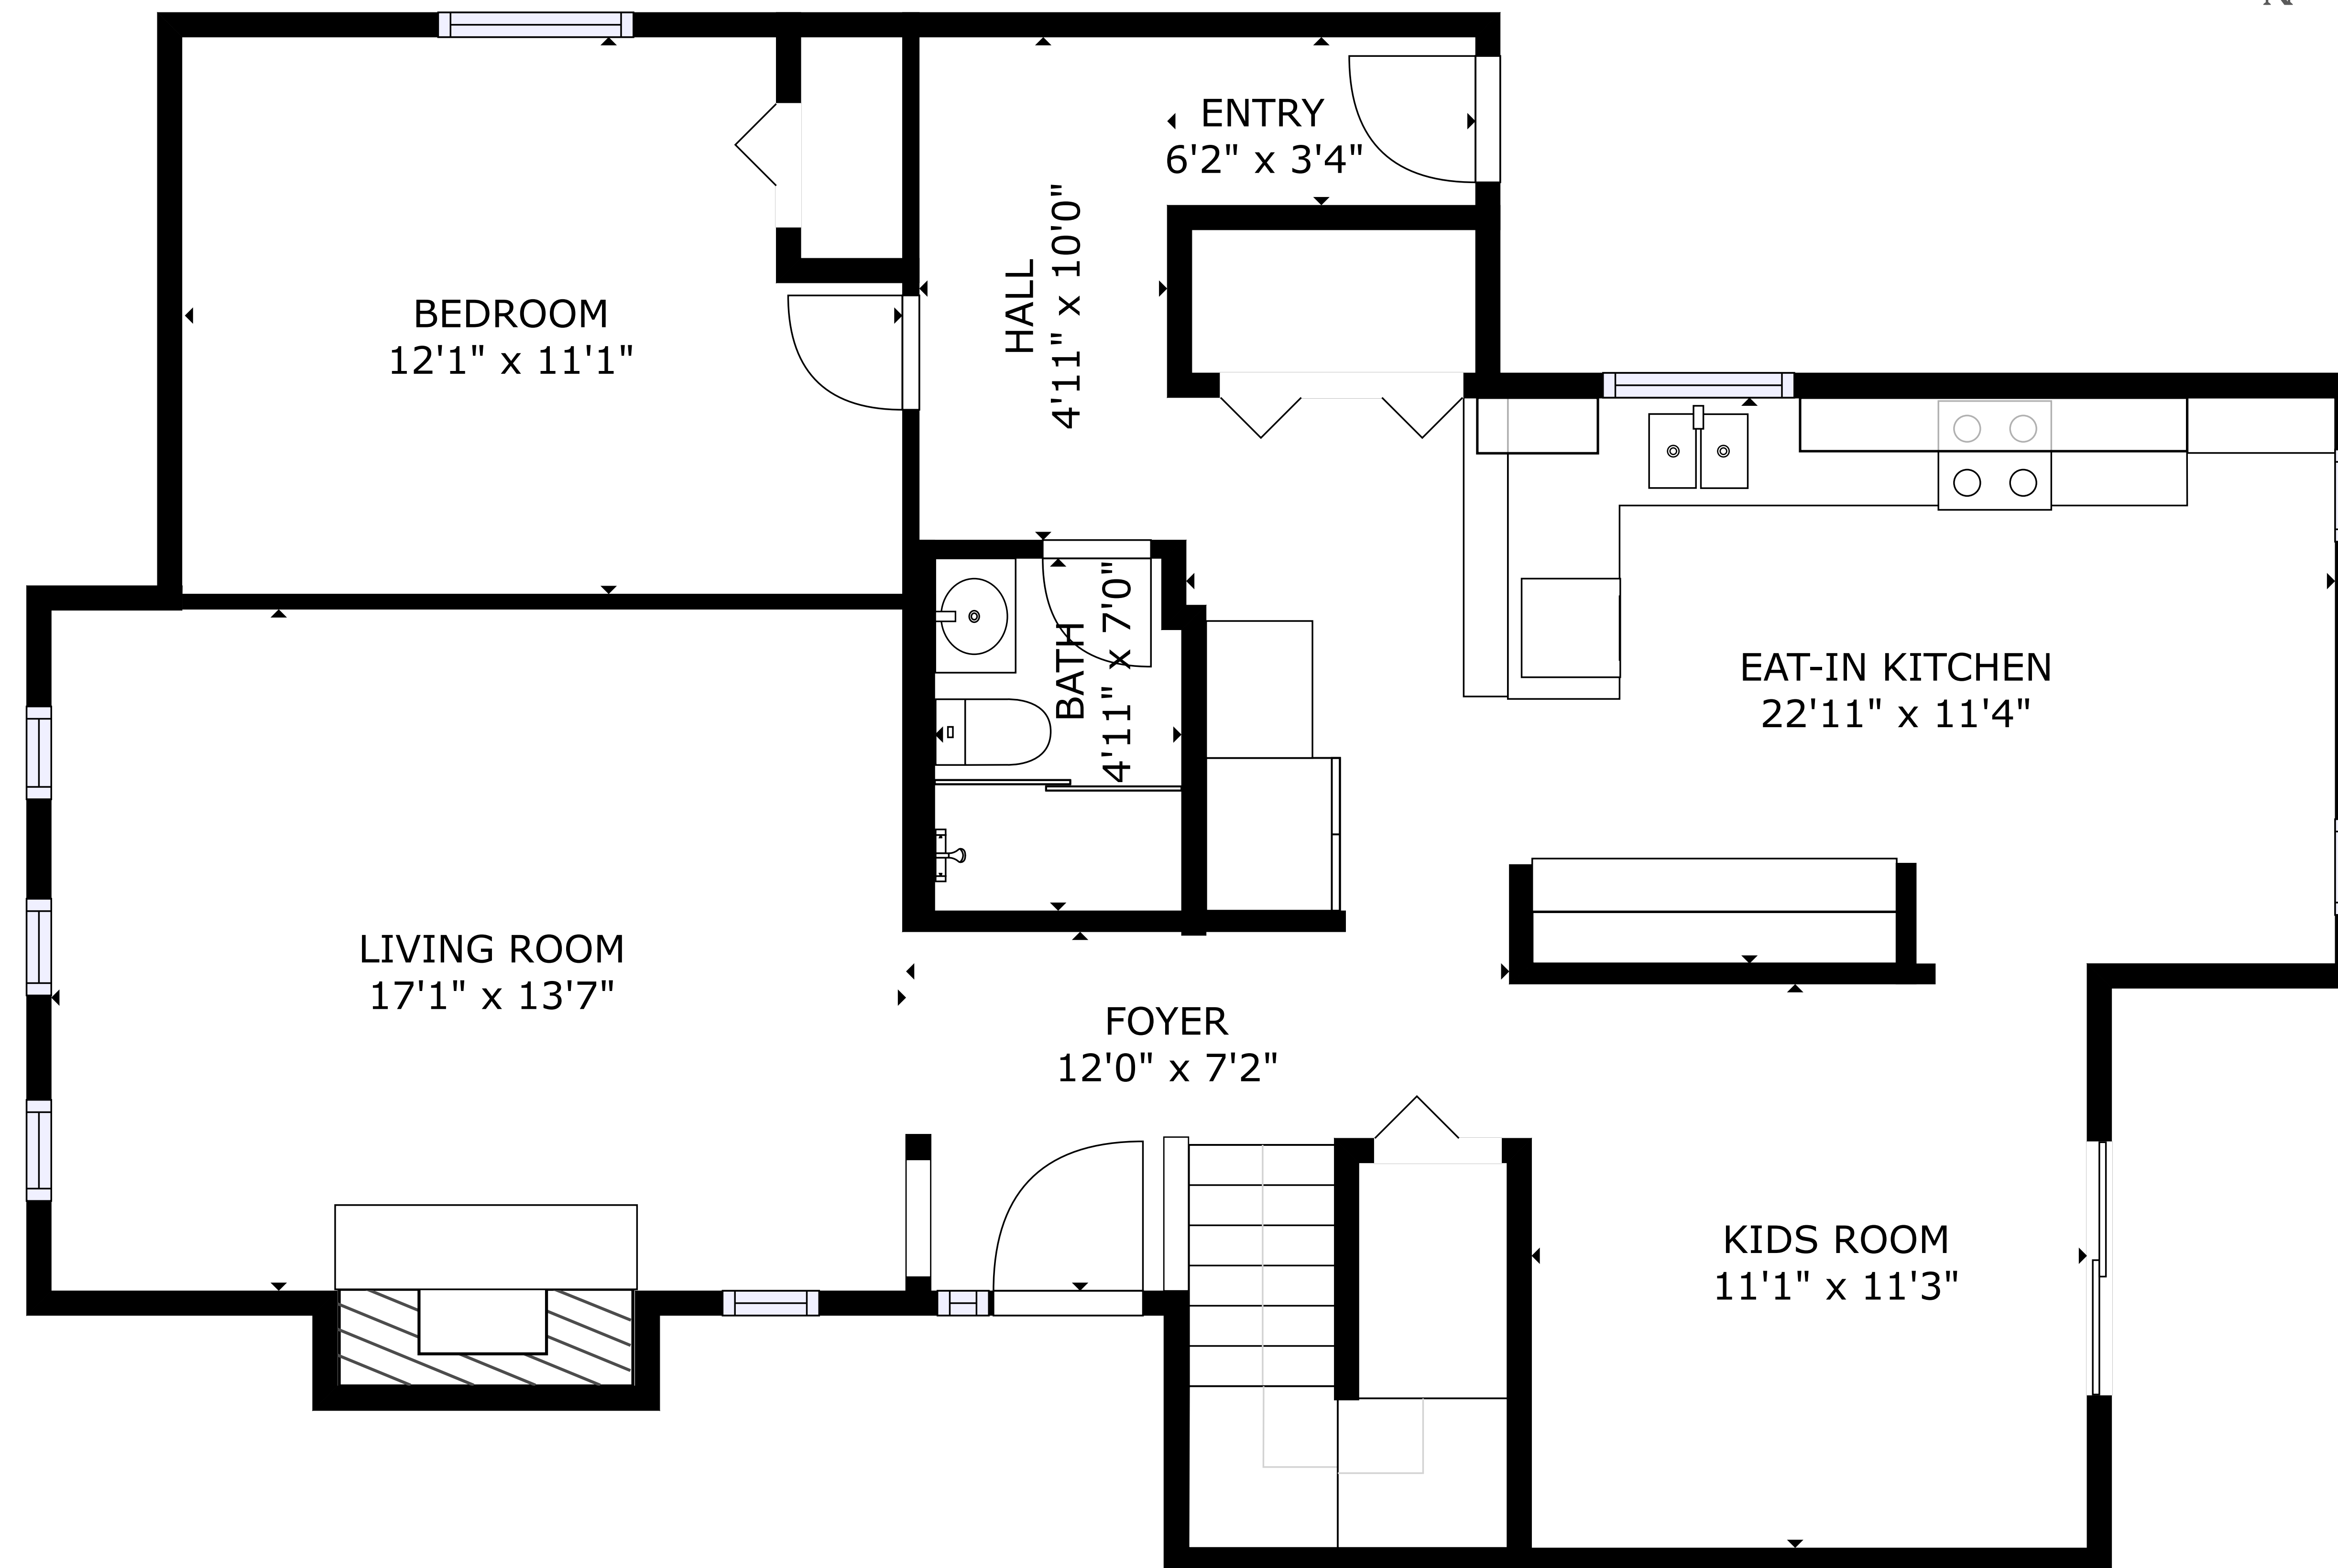

36-6245 Sheridan road,
Richmond

GROSS INTERNAL AREA

FLOOR 1: 1085 sq ft

FLOOR 2: 715 sq ft

TOTAL: 1800 sq ft

SIZES AND DIMENSIONS ARE APPROXIMATE,
ACTUAL MAY VARY.
Measured on: Jan. 9, 2019

PIN ARCHI
604-828-1336
www.pinarchi.com

FLOOR 1

Robin Fu ^{PREC*} 傅志华
778.688.0806

TOPTIER
鼎盛地产

Sutton
WestCoast Realty™

36-6245 Sheridan road,
Richmond

GROSS INTERNAL AREA

FLOOR 1: 1085 sq ft

FLOOR 2: 715 sq ft

TOTAL: 1800 sq ft

SIZES AND DIMENSIONS ARE APPROXIMATE,
ACTUAL MAY VARY.
Measured on: Jan. 9, 2019

PIN ARCHI
604-828-1336
www.pinarchi.com

FLOOR 2

Robin Fu ^{PREC*} 傅志华
778.688.0806

TOPTIER
鼎盛地产

Sutton
WestCoast Realty™