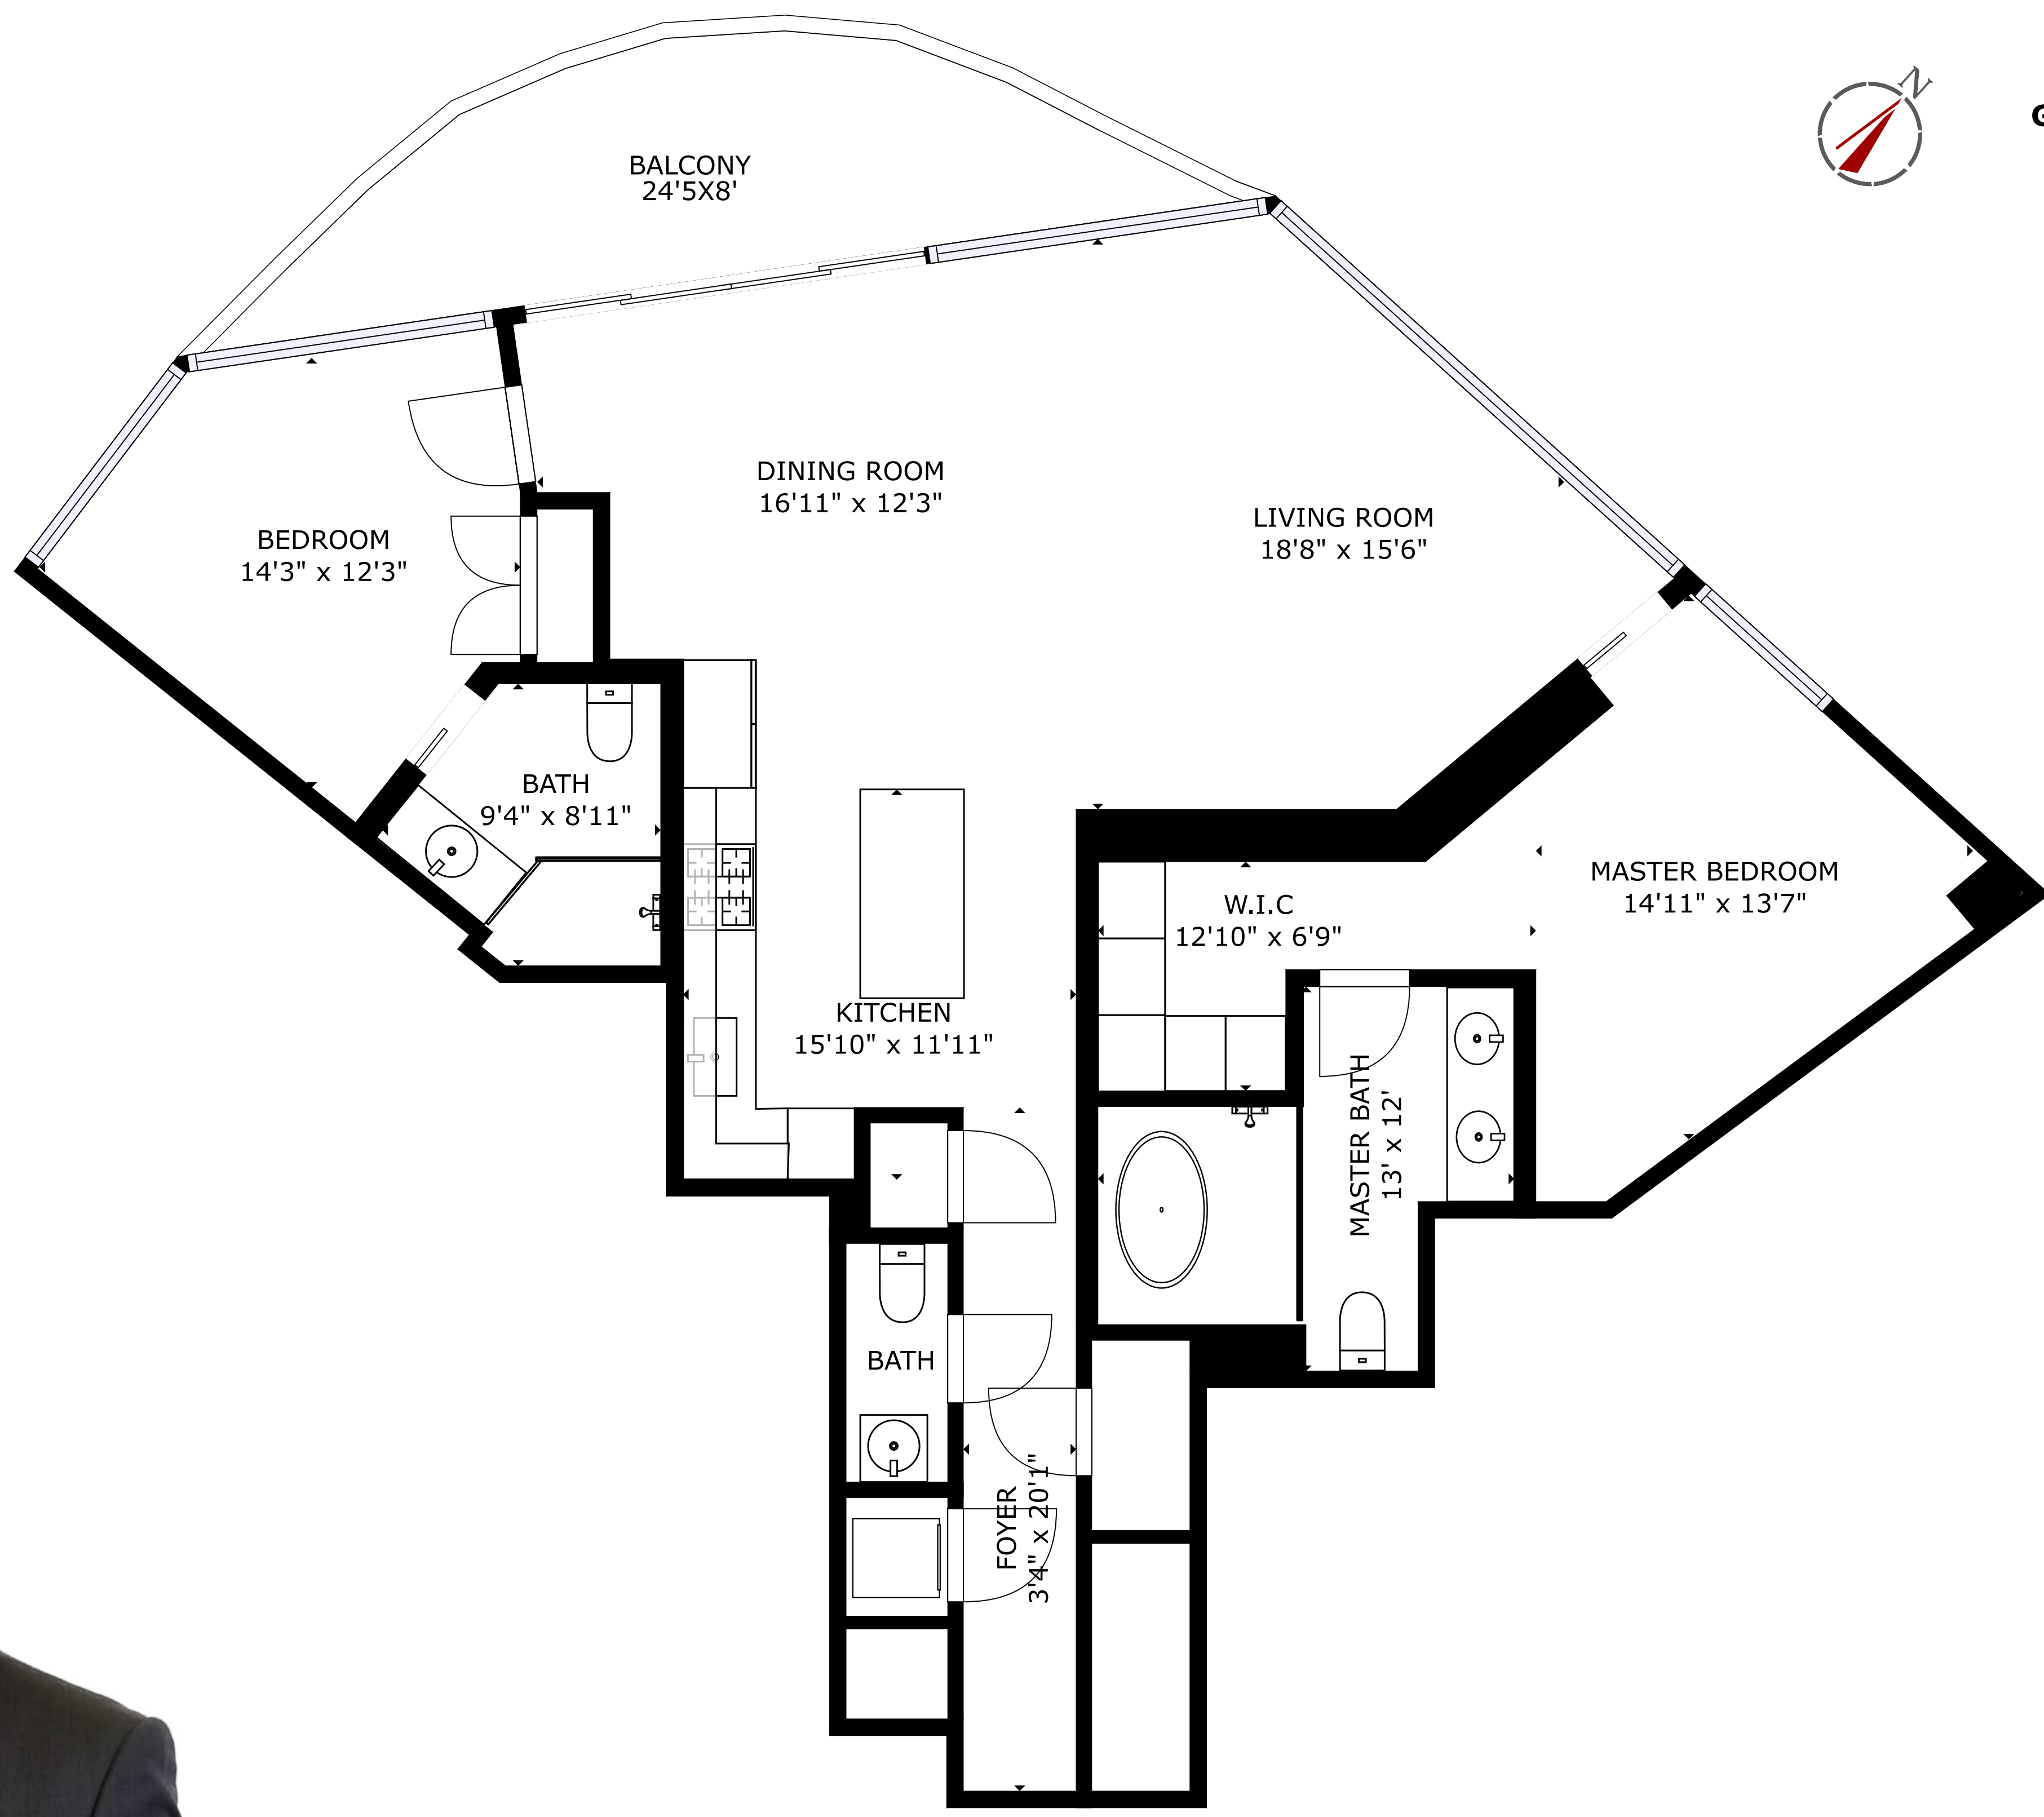

3105-1151 W Georgia St.
Vancouver

GROSS INTERNAL AREA
MAIN FLOOR 1: 1,370sq ft
TOTAL: 1,370 sq ft

SIZES AND DIMENSIONS ARE APPROXIMATE,
ACTUAL MAY VARY.
Measured on: May 29, 2019

Garry Nip PREC*
604.338.8788