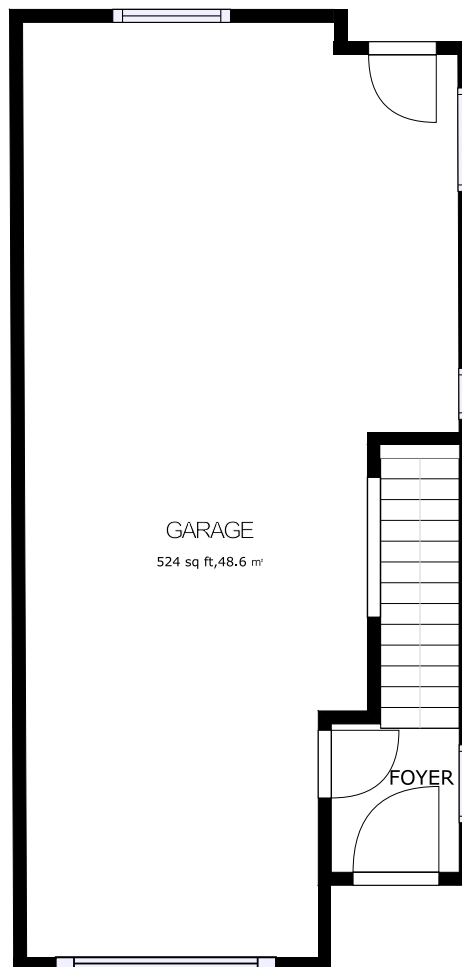

13-9780 General Currie
Richmond, BC

GROSS INTERNAL AREA

FOYER: 58 sq ft, 5 m²
FLOOR 2: 675 sq ft, 62.7 m²
FLOOR 3: 674 sq ft, 62.6 m²
TOTAL: 1,349 sq ft, 125.3 m²
GARAGE: 610 sq ft, 56.6 m²

FLOOR 1