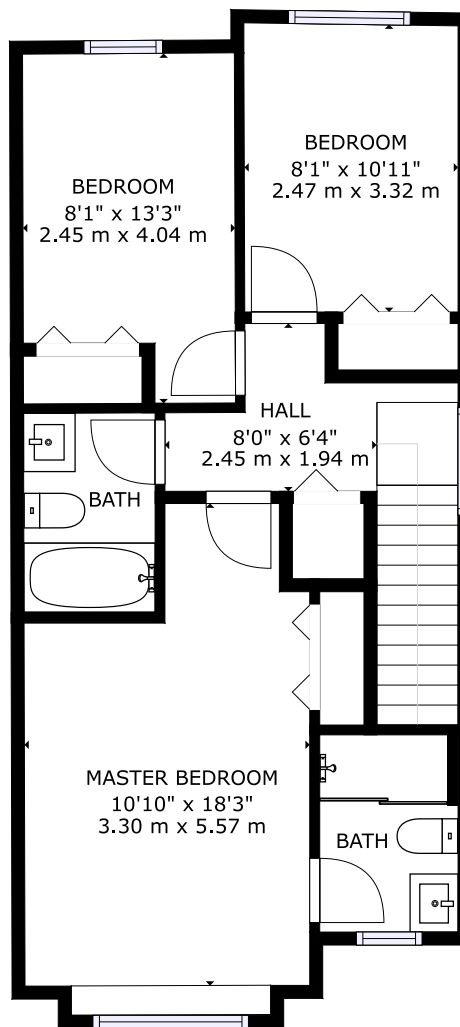

13-9780 General Currie
Richmond, BC

GROSS INTERNAL AREA

FOYER: 58 sq ft, 5 m²
FLOOR 2: 675 sq ft, 62.7 m²
FLOOR 3: 674 sq ft, 62.6 m²
TOTAL: 1,349 sq ft, 125.3 m²
GARAGE: 610 sq ft, 56.6 m²

FLOOR 3