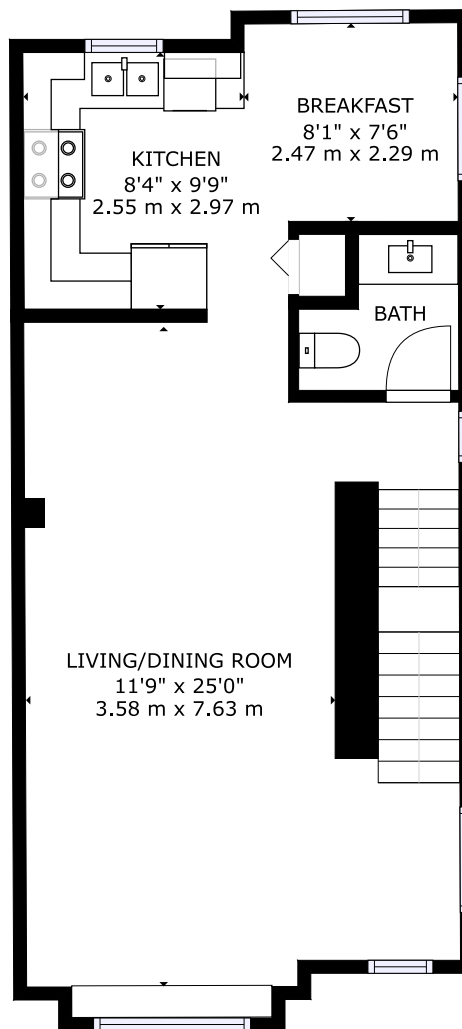

13-9780 General Currie
Richmond, BC

GROSS INTERNAL AREA

FOYER: 58 sq ft, 5 m²
FLOOR 2: 675 sq ft, 62.7 m²
FLOOR 3: 674 sq ft, 62.6 m²
TOTAL: 1,349 sq ft, 125.3 m²
GARAGE: 610 sq ft, 56.6 m²

Measured on: Sept. 26, 2019

FLOOR 2